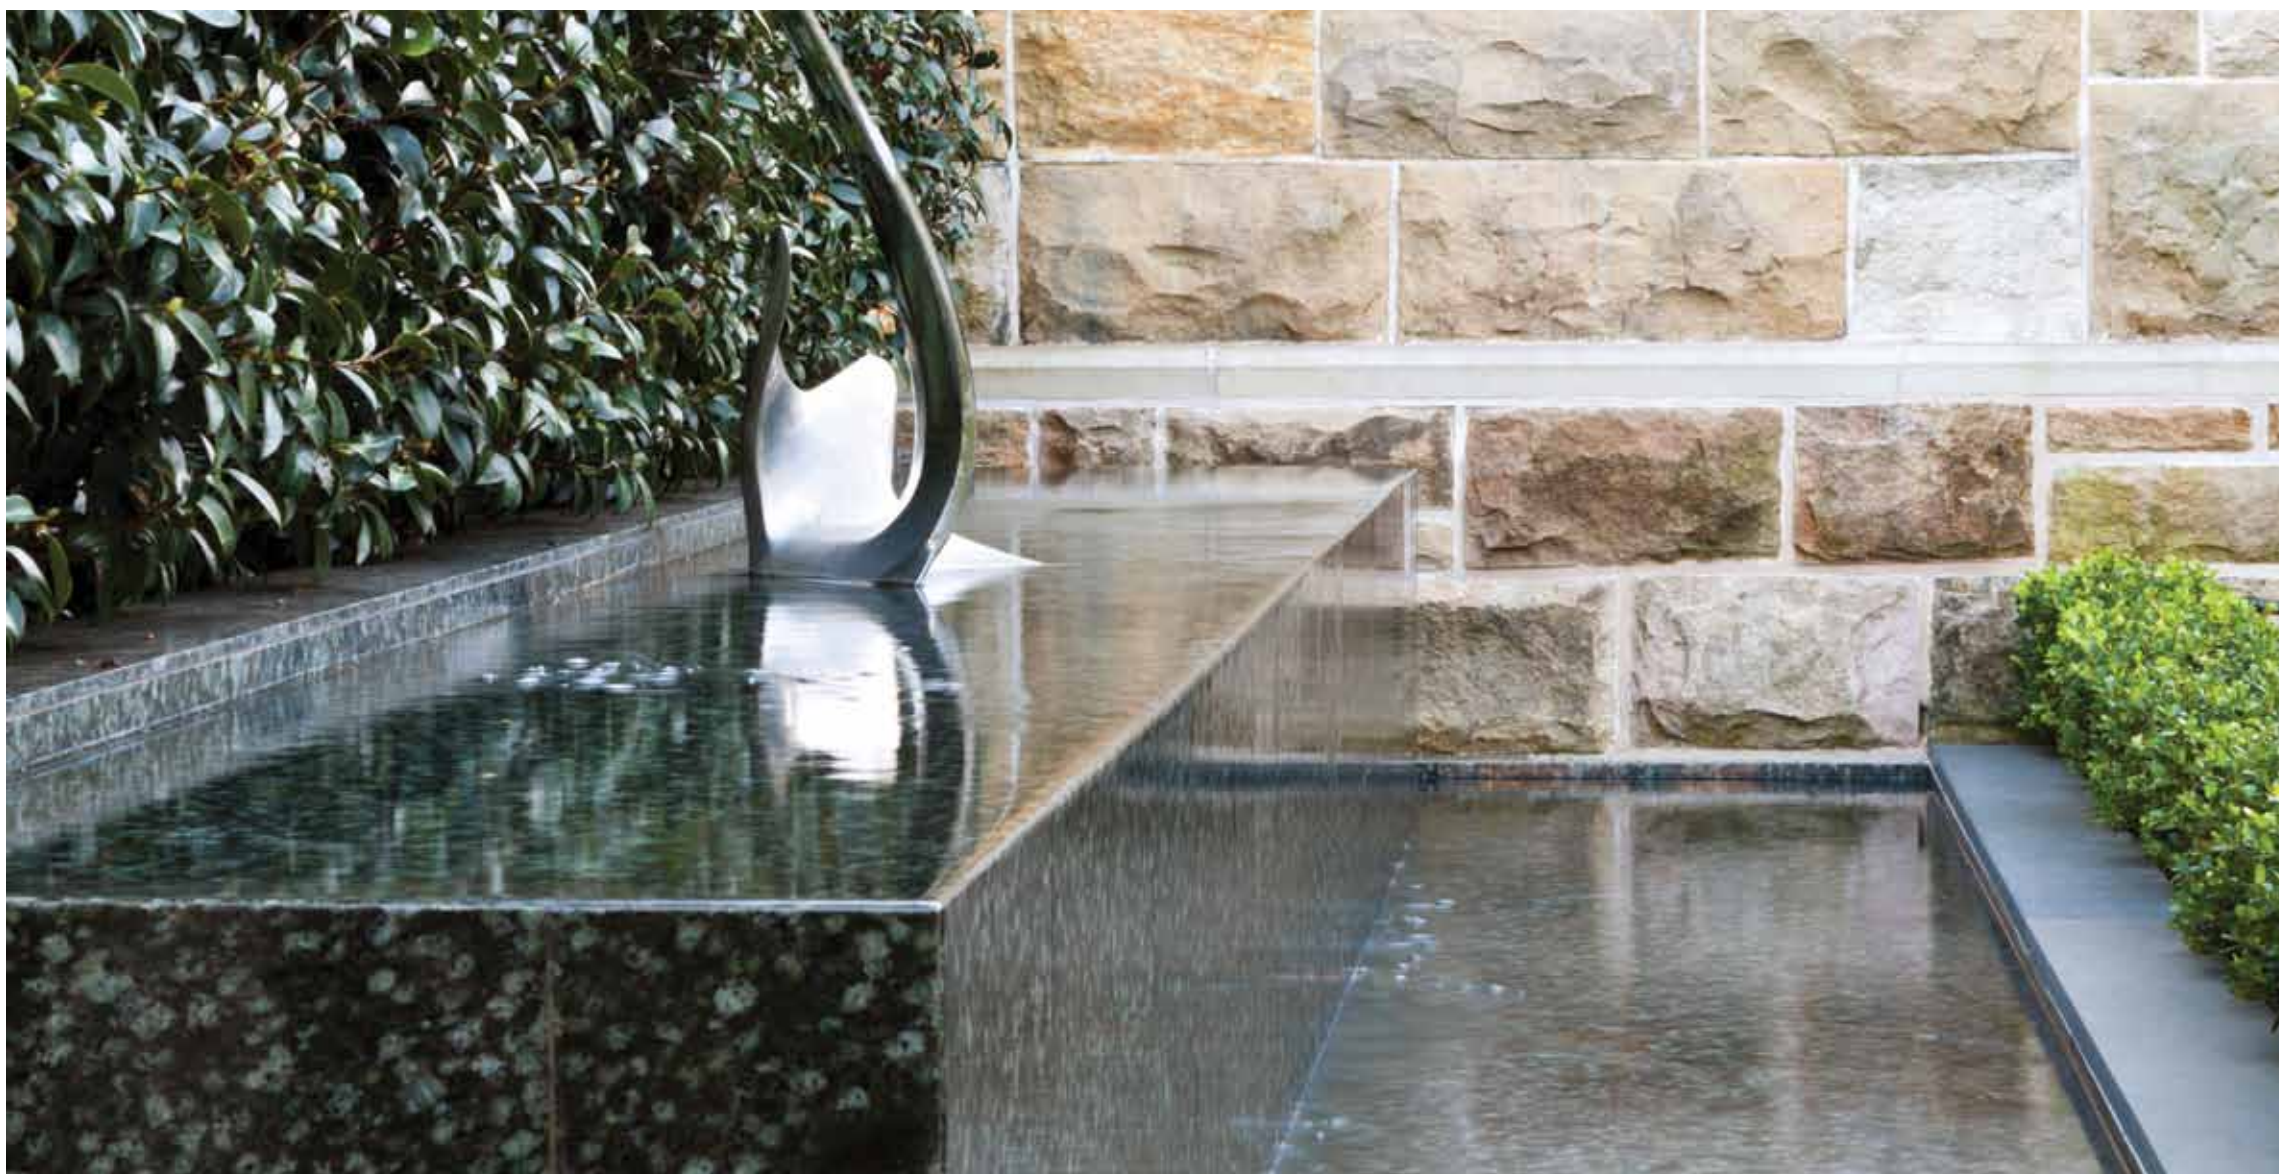

There is an aura of elegance surrounding this sleek swimming pool and its carefully landscaped surrounds