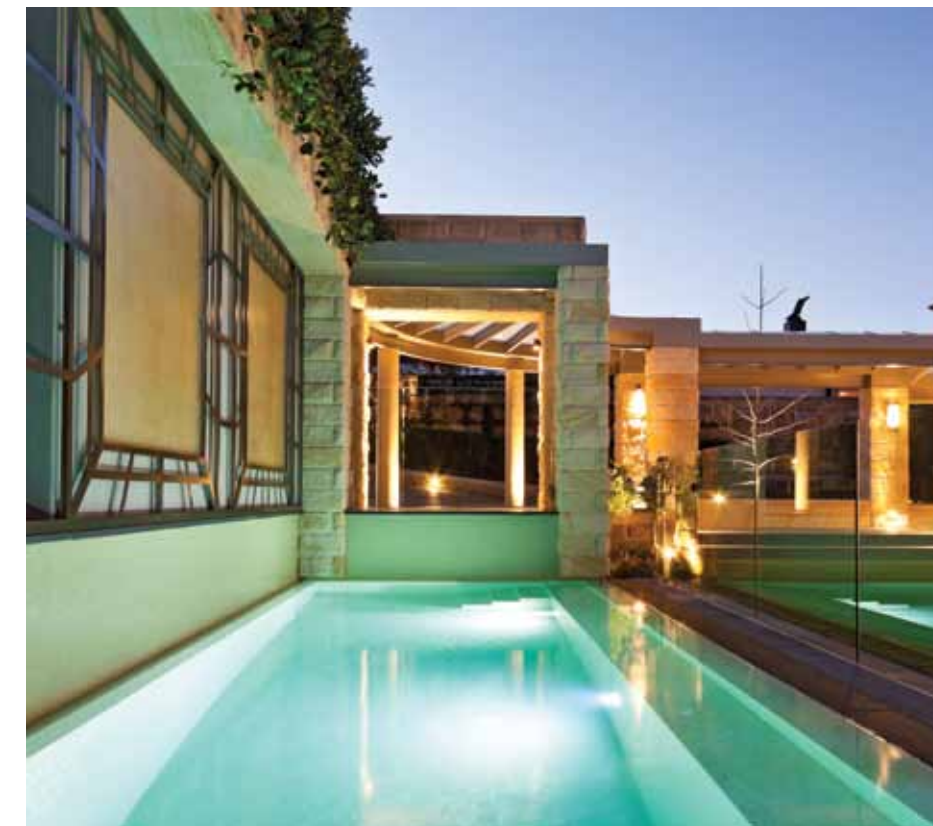

There is an aura of elegance surrounding this sleek swimming pool and its carefully landscaped surrounds